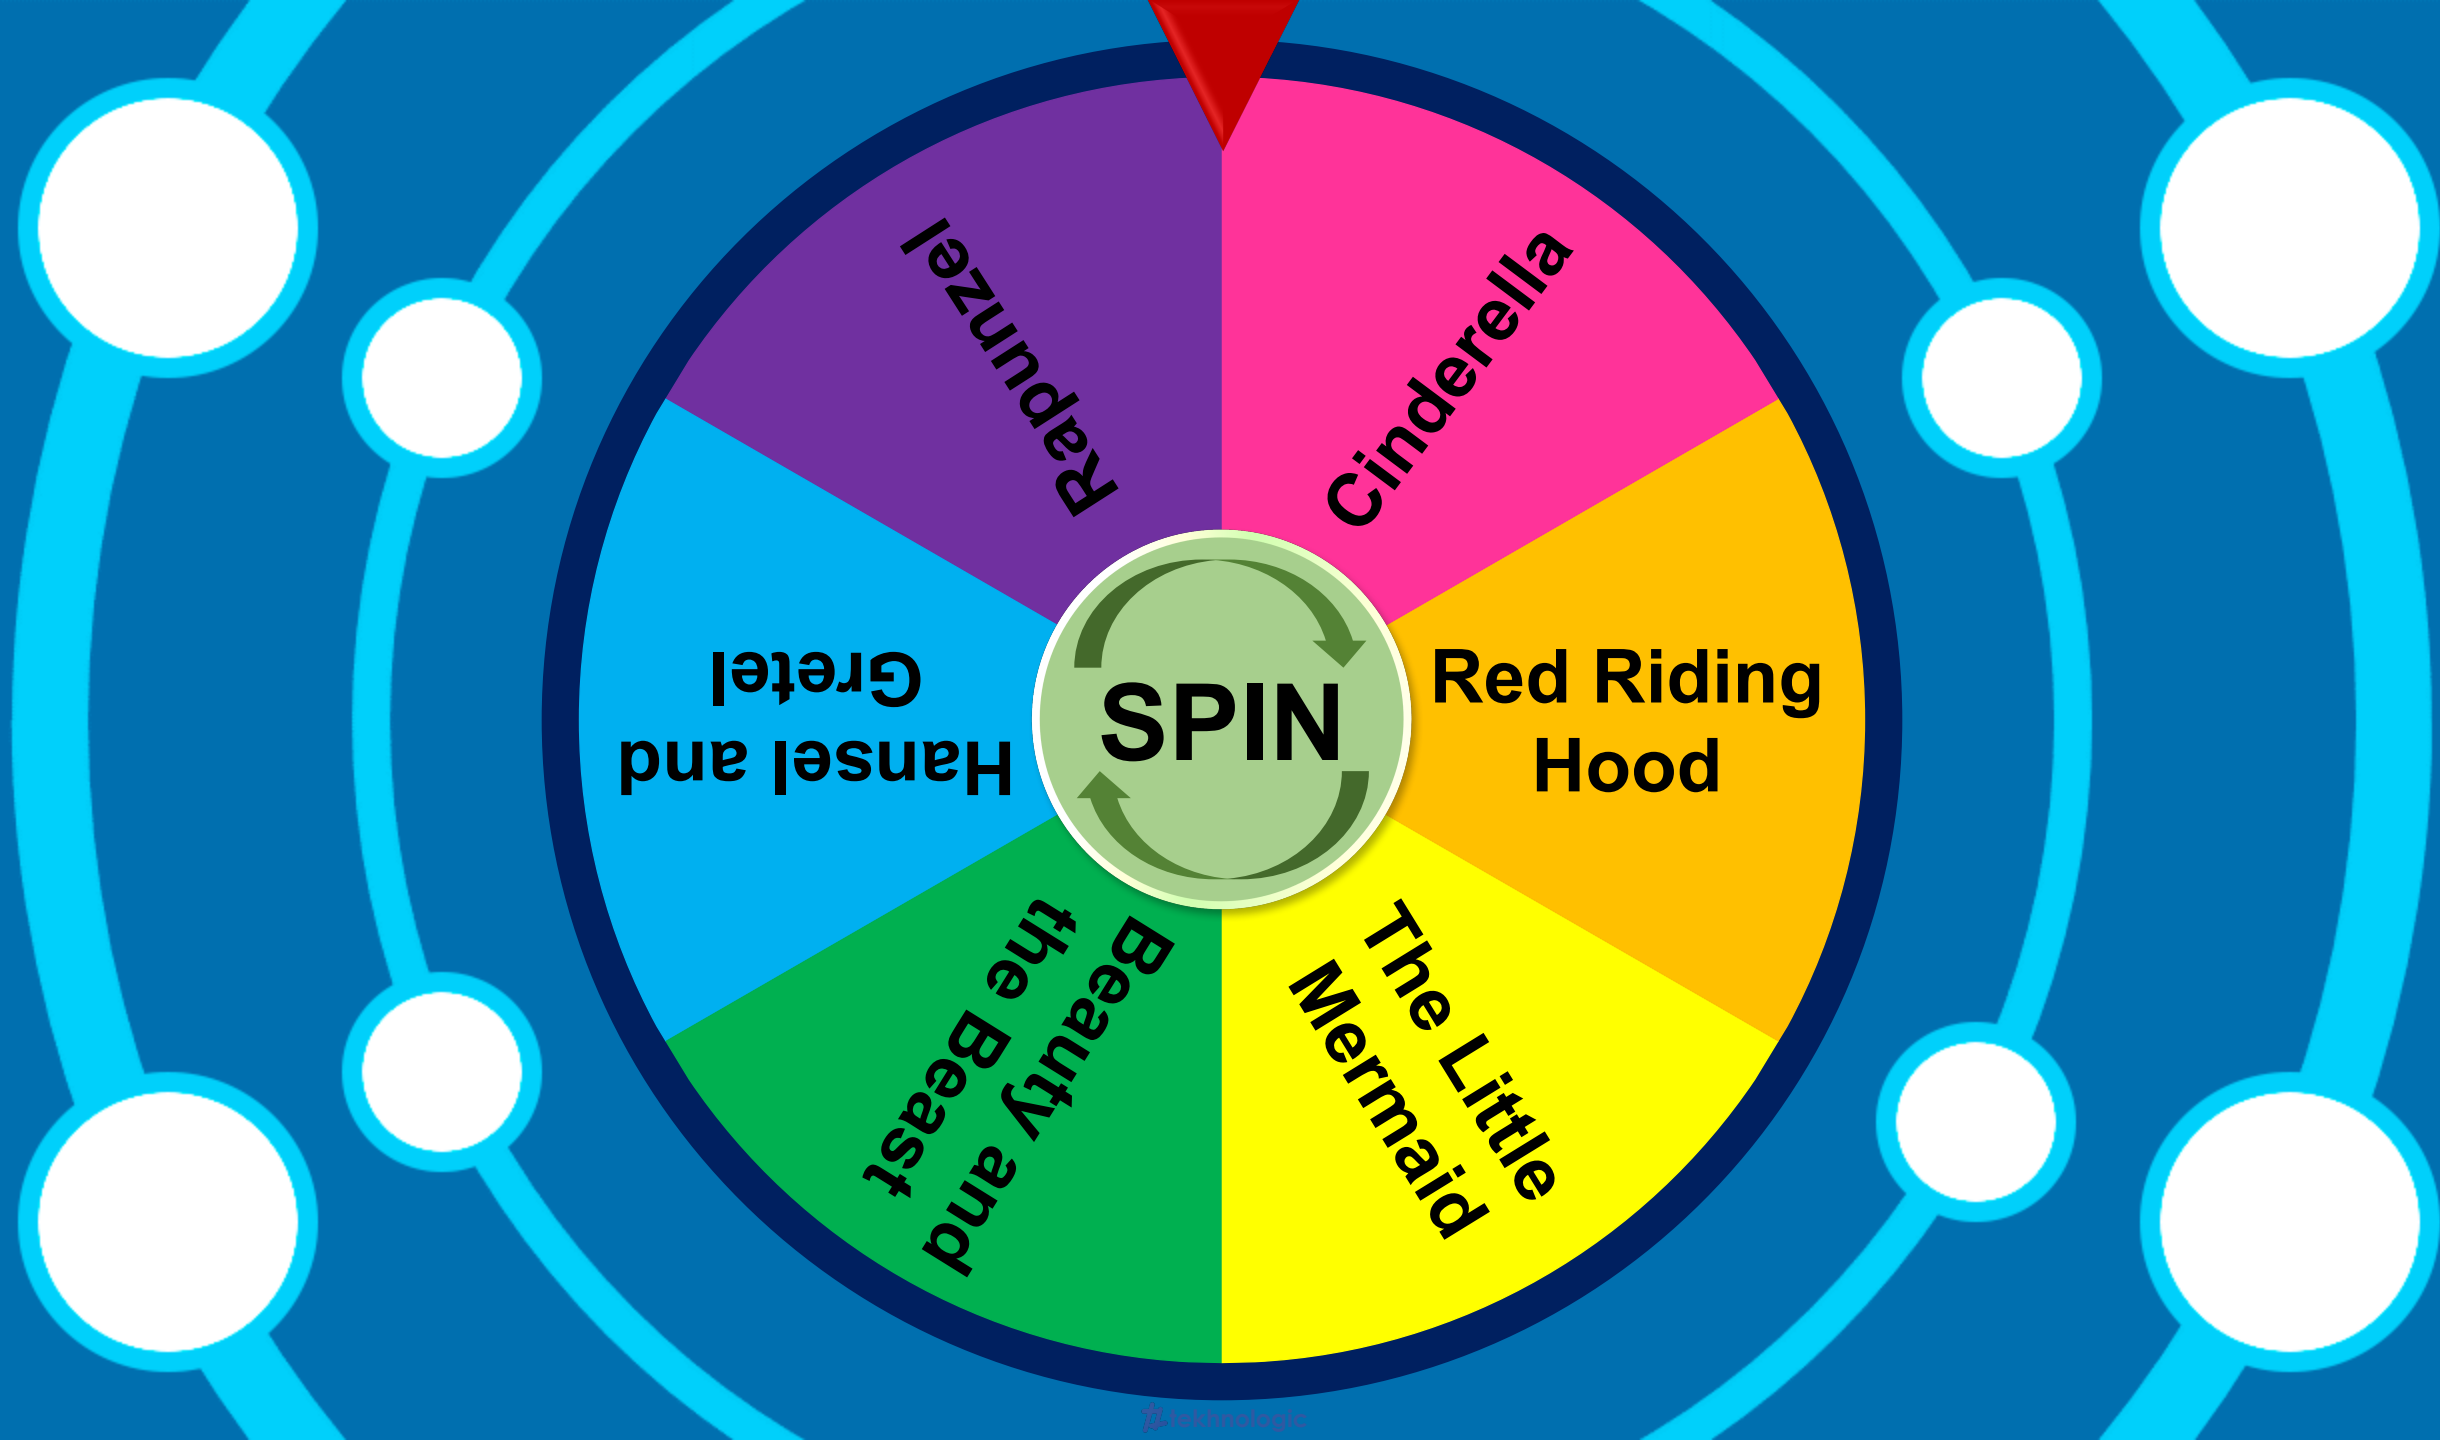

Gothic story features

Spin each wheel to decide your fate...

SPIN

A graveyard

A castle

The streets of London

An isolated chateau

A convent, church or monastery

SPIN

Rapunzel

Cinderella

Red Riding Hood

The Little Mermaid

Beauty and the Beast

Hansel and Gretel

SPIN

A Byronic hero

A damsel in distress

A monstrous mother figure

A femme fatale

A beast-like figure

A vampire or shape-shifter

A pursued protagonist

SPIN

Jess

Susie

Alex

Izzy

Sophie

SPIN

- I am fearless and therefore powerful
- She was nobody's meat
- Subterranean cave
- I wanted him and he disgusted me
- Thirst for knowledge
- What a lark! What a plunge!
- Titillate
- I was benevolent and good
- It was on a dreary night of November
- We keep the wolves outside by living well
- Her beauty is a symptom of her disorder
- She herself is a haunted house
- The beauty of the dream vanished
- Lilies are white and stain you